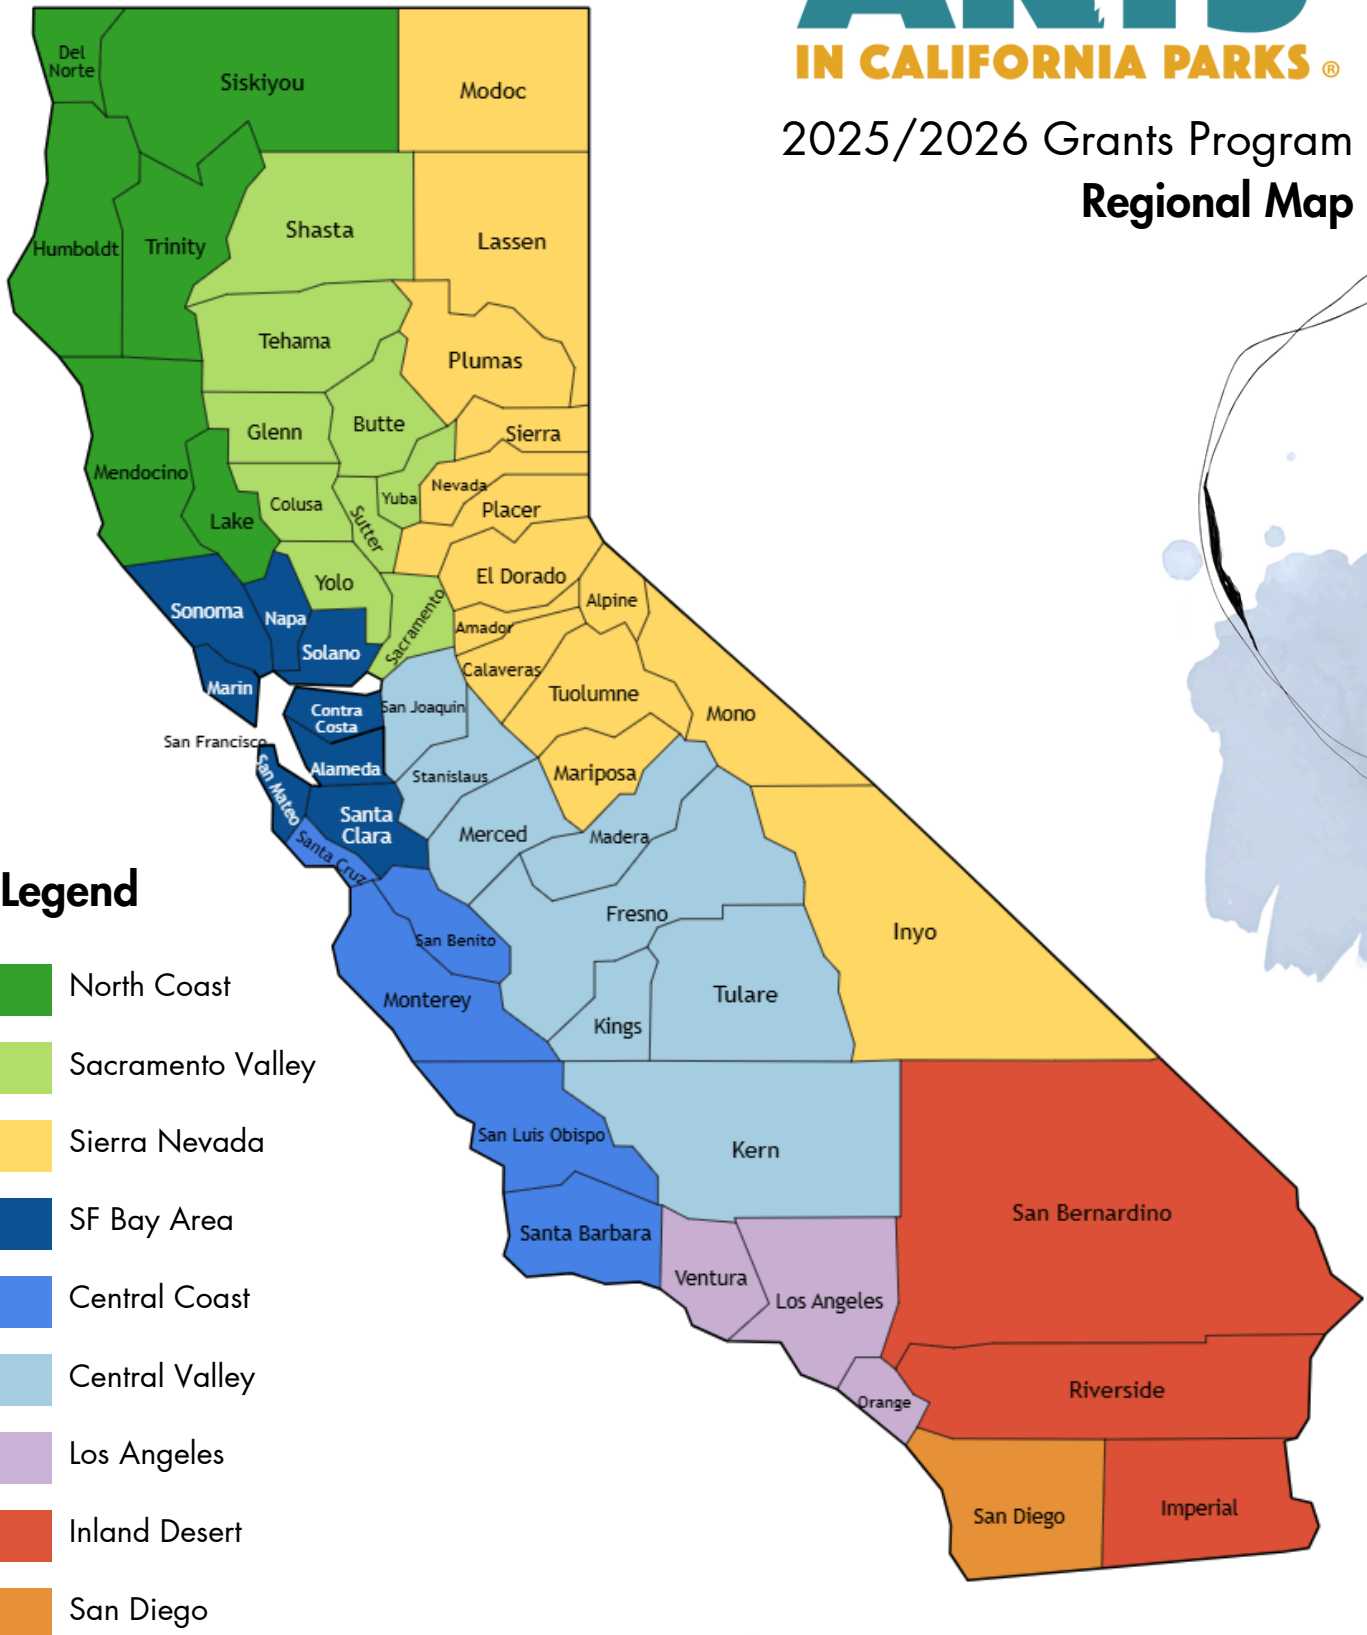

ARTS

IN CALIFORNIA PARKS®

2025/2026 Grants Program
Regional Map

Legend

- North Coast
- Sacramento Valley
- Sierra Nevada
- SF Bay Area
- Central Coast
- Central Valley
- Los Angeles
- Inland Desert
- San Diego

Legend

- North Coast
- Sacramento Valley
- Sierra Nevada
- SF Bay Area
- Central Coast
- Central Valley
- Los Angeles
- Inland Desert
- San Diego

ARTS

IN CALIFORNIA PARKS®

2025/2026 Grants Program
Regional Map

How will the Regional Map Be Used?

- **Equitable Distribution:** To support a statewide approach, proposals will be ranked within their region. A minimum of two projects will be funded per region.
- **Focused Support:** Additional outreach and technical assistance will be provided to uplift traditionally underrepresented regions such as the North Coast, Sacramento Valley, Sierra Nevada, Central Coast, Central Valley, Inland Desert, and California Native American tribes' ancestral lands will receive focused support.